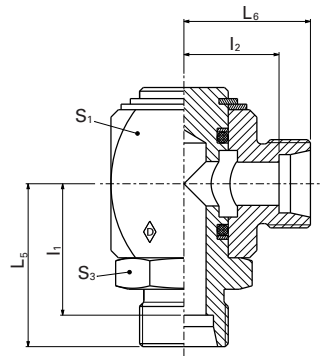

DGWS ...

G

Series	PB bar (psi)	Tube outer diameter	Model	Stud DGWS ... Part no.	System nuts for supplementing the stud (for technical data, see part D of this catalog)	
					WalringPlus W-R-Plus-M ... VI Part no.	Walform WF-M ... VI Part no.
L	250 (3626)	6	DGWS 6 L	WAL060910	WAL628467	WAL625940
		8	DGWS 8 L	WAL060911	WAL628468	WAL625941
		10	DGWS 10 L	WAL060912	WAL628469	WAL625942
		12	DGWS 12 L	WAL060913	WAL628470	WAL625943
		15	DGWS 15 L	WAL060914	WAL628471	WAL625944
	160 (2321)	18	DGWS 18 L	WAL060915	WAL628472	WAL625945
		22	DGWS 22 L	WAL060916	WAL628473	WAL625946
		28	DGWS 28 L	WAL060917	WAL628474	WAL625947
		35	DGWS 35 L	WAL060918	WAL628475	WAL625948
		42	DGWS 42 L	WAL060919	WAL628476	WAL625949
S	400 (5801)	6	DGWS 6 S	WAL060920	WAL628477	WAL625950
		8	DGWS 8 S	WAL060921	WAL628478	WAL625951
		10	DGWS 10 S	WAL060922	WAL628479	WAL625952
		12	DGWS 12 S	WAL060923	WAL628480	WAL625953
		14	DGWS 14 S	WAL060924		
	250 (3626)	16	DGWS 16 S	WAL060925	WAL628481	WAL625954
		20	DGWS 20 S	WAL060926	WAL628482	WAL625955
		25	DGWS 25 S	WAL060927	WAL628483	WAL625956
		30	DGWS 30 S	WAL060928	WAL628484	WAL625957
		38	DGWS 38 S	WAL060929	WAL628485	WAL625958